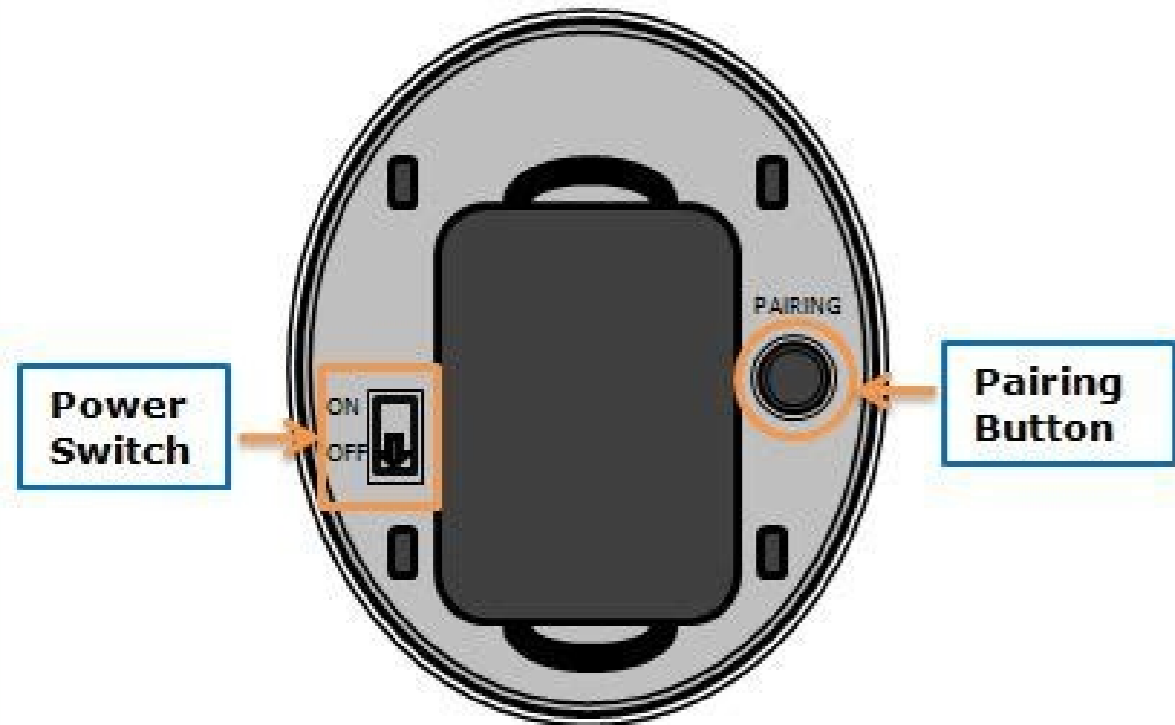

Does galaxy tab a have ir blaster